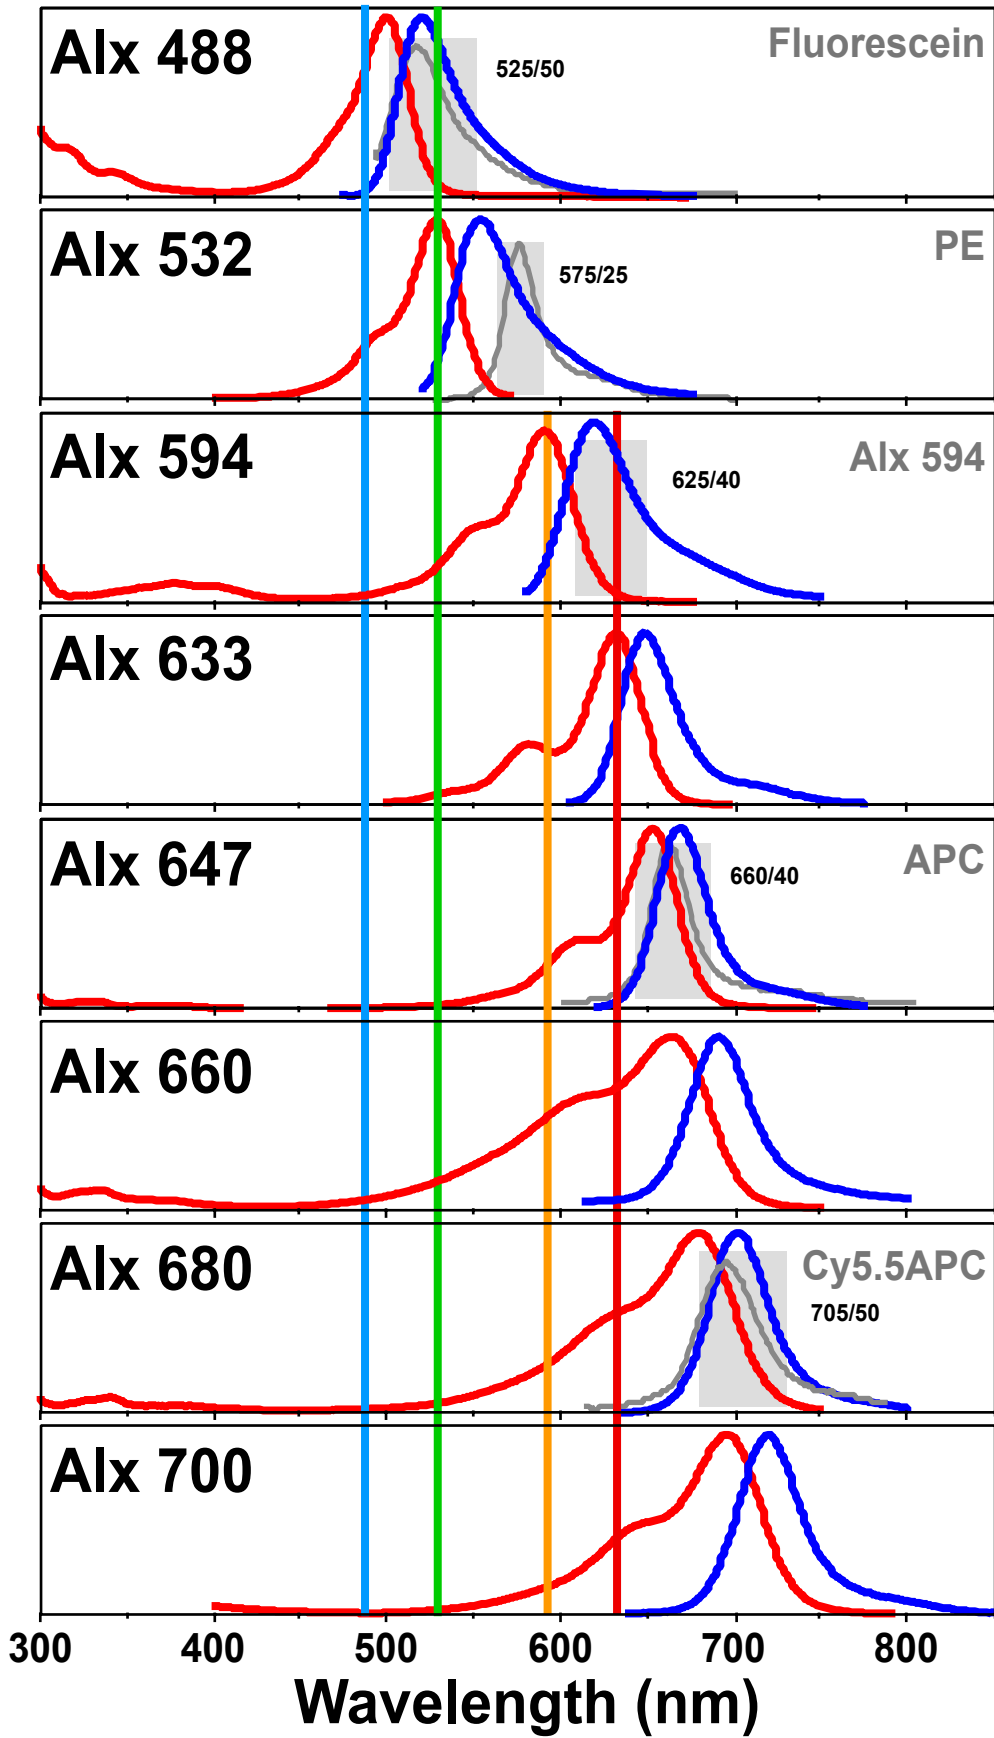

# Spectra of Selected Alexa Dyes

Laser: Argon 488 nm Green Diode 532 nm Dye 595 nm Red Diode 633 nm

— Excitation spectrum   
 — Emission spectrum   
  Collection Filter (wavelength/bandpass)   
 — Emission spectrum for comparison